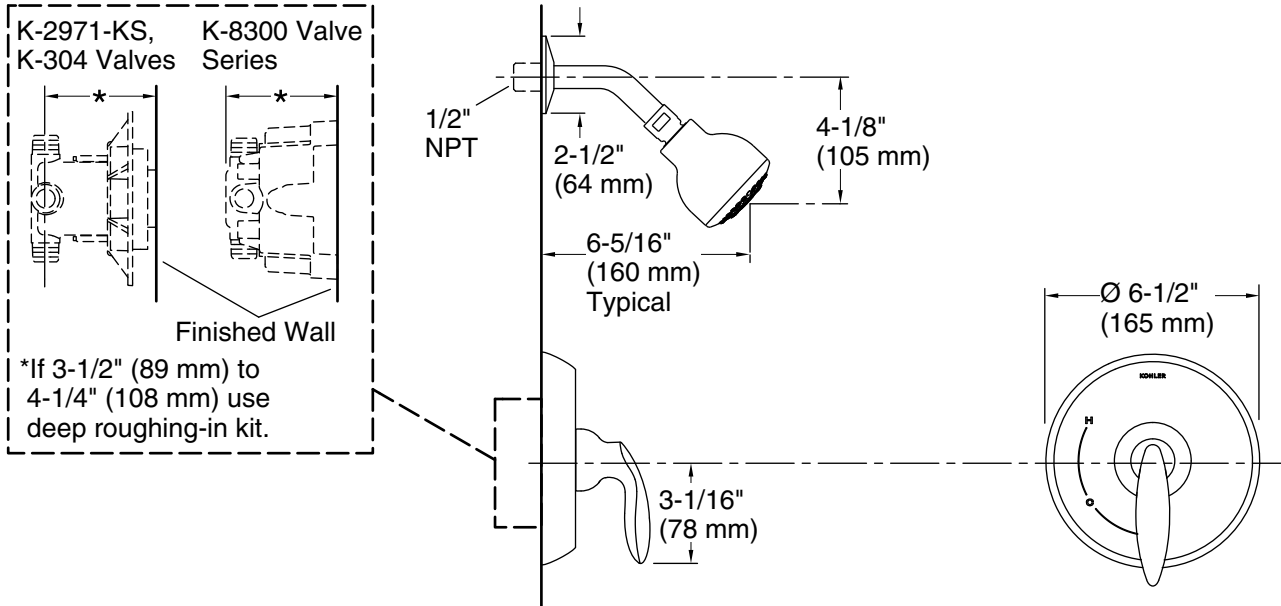

Technical Information

All product dimensions are nominal.

Showerhead/Body Spray:

Rated maximum flow: 1.75 gal/min (6.6 l/min)

Pressure: 80 psi (5.5 bar)

Notes

Install the product according to the installation guide.